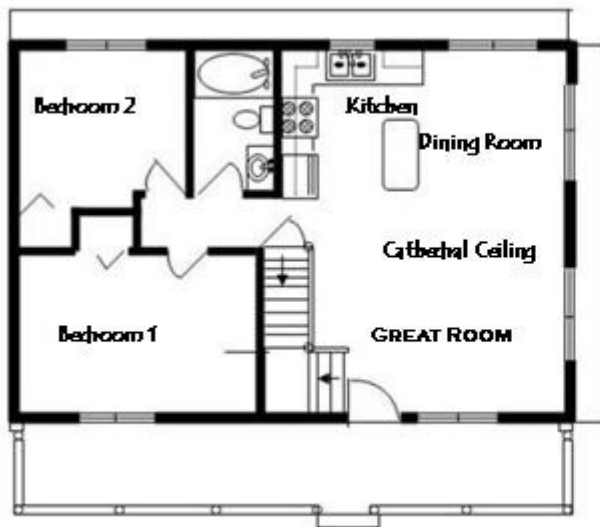

# THE BOONE

**WIND & SOLAR**  
BE YOUR OWN  
POWER PLANT

Home	28 x 38
Garage	24 x 24
Bedrooms	3
Bath	1

1st Floor	1064 sq ft
Loft	532 sq ft
Total Living Area	1596 sq ft

Copyright © 2008 Mary McGraw-Bigelow All Rights Reserved.