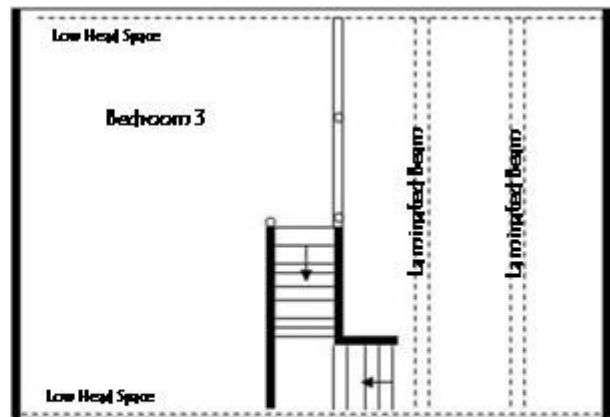

# THE BOONE

**WIND & SOLAR**  
BE YOUR OWN  
POWER PLANT

Home	28 x 38
Garage	24 x 24
Bedrooms	3
Bath	1

1st Floor	1064 sq ft
Loft	532 sq ft
Total Living Area	1596 sq ft

Copyright © 2008 Mary McGraw-Bigelow All Rights Reserved.