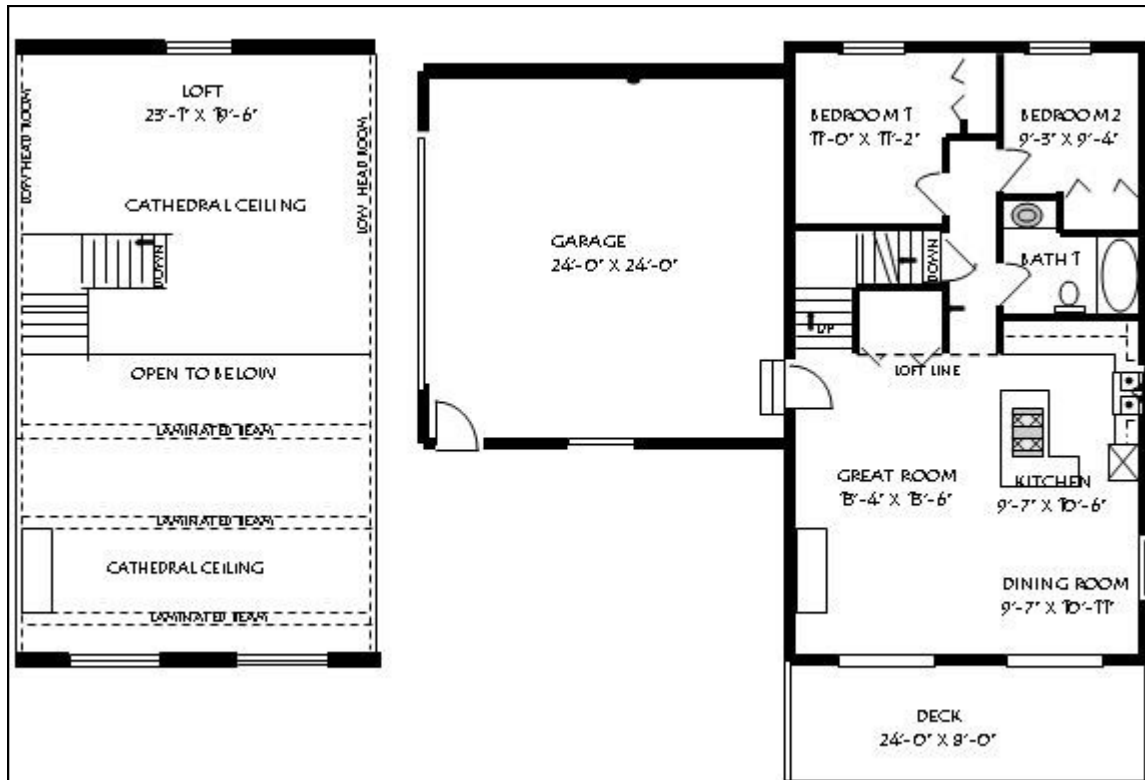

BIG BEAR

Home 24 x 40
 Garage 24 x 24
 Bedrooms 2
 Bath 1

1st Floor 960 sq ft
 Loft 448 sq ft
 Total Living Area 1408 sq ft